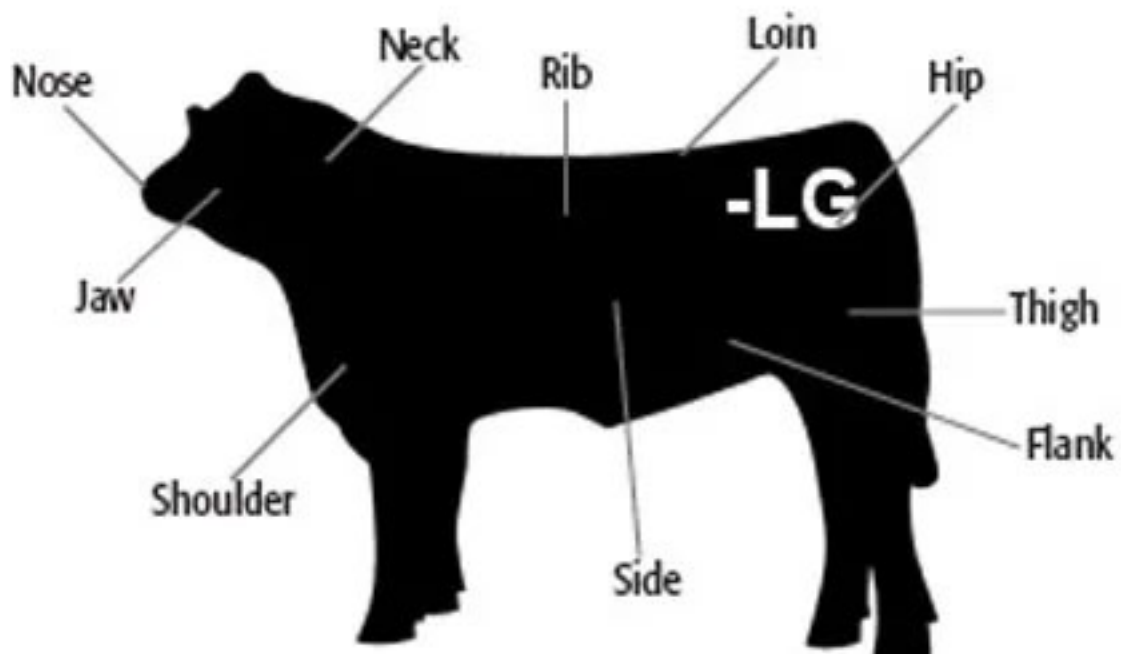

RS - Right Shoulder
 LS - Left Shoulder

RR - Right Rib
 LR - Left Rib

RH - Right Hip
 LH - Left Hip

Brand positions on all large livestock

	Anchor		LS
	Bow and Arrow		LX
	Box K		Magnolia
	Box T		Matador
	Burkburnett		O 2
	Callaghan		O Bar O
	Carhart		O'Connor
	Circle Dot		OX
	Clark		Pitchfork
	Cowden		Pot Hook
	Diamond One		Quien Sabe
	Diamond T		Rocking Chair
	Diamond Tail		Seven D
	Frying Pan		Slaughter
	Goodnight		Spade
	Hash Knife		Spur
	Hitson		Swenson
	IOA		T Fork
	Kokernot		Turkey Foot
	King		Two Buckle
	Laureles		U Lazy S
	Lazy Rail H		Waggoner
	Littlefield		XIT